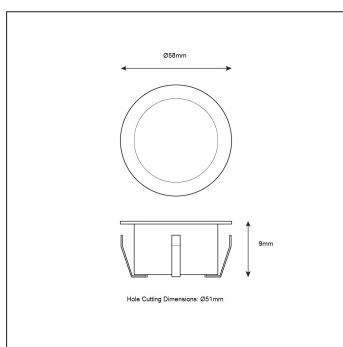

### Product Specification

Brand	<b>Biard</b>
Wattage	<b>0.6W</b>
Base	<b>LED</b>
Lifespan	<b>50,000 Hours</b>
Lumens	<b>Blue 0.5, Natural 3, Cool 4 per Light</b>
Colour	<b>Natural White, Cool White or Blue</b>
CRI	<b>80</b>
Power factor	<b>&gt; 0.5</b>
Input Power	<b>12VDC</b>
Beam Angle	<b>120°</b>
Waterproof	<b>IP65</b>
Dimensions	<b>ø30x18.5mm</b>
Dimmable	<b>No</b>
Weight	<b>N/A</b>
Certification	<b>CE, LVD, EMC &amp; RoHS</b>
Energy Rating	<b>A+</b>