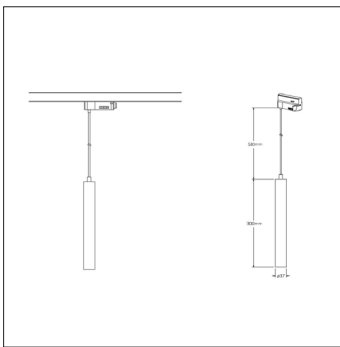

Biard Liv 5W LED Track Light Pendant - Black

Product Specification

Brand	Biard
Wattage	5W
Base	LED
Lifespan	50,000 Hours
Lumens	500LM
Colour	Warm White (4000k)
CRI	80
Power Factor	>0.8
Input Power	200-240VAC
Beam Angle	60°
Waterproof	IP20 Rated
Dimensions	Ø37x810
Dimmable	No
Weight	0.51KGS
Certifications	CE, LVD, RoHS, EMC
Energy Rating	A++

Product Features

- ✓ Modern Design
- ✓ Aluminium Construction
- ✓ A++ Rated
- ✓ Black Finish
- ✓ Integrated LED

Safety Information

- ✓ Use only at stated voltages.
- ✗ **DO NOT** look directly into LED.
- ✗ **DO NOT** spray with chemicals.
- ✓ If in doubt use a qualified electrician.
- ✗ **NEVER** expose electrical parts when switched on.
- ✗ **DO NOT** remove PIR (if fitted).
- ✗ **DO NOT** cover with flammable materials.
- ✓ Turn off power before fitting.