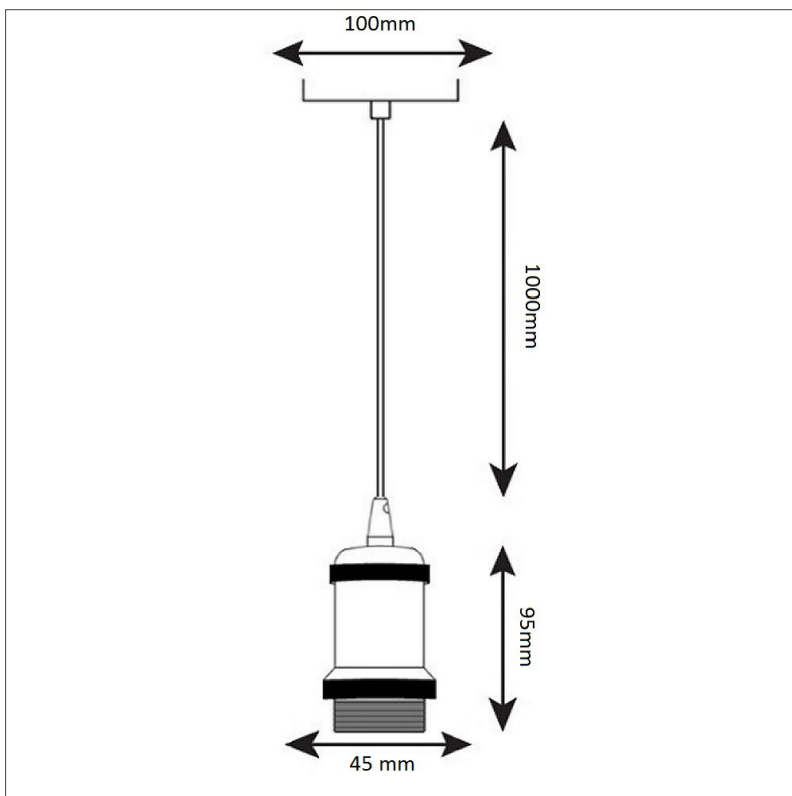

## Biard Sredets 1m Pendant

### Product Specification

Base	E27
Dimensions	Cord: 1000mm
Waterproof	No
Input Power	AC220-250V
Certification	LVD & RoHS
Input Frequency	50/60Hz
Weight	0.5kg

### Product Specification

- ✓ Cord: 1000mm
- ✓ Thread: Ø45mm x 95mm
- ✓ Dimmable
- ✓ Ceiling Rose: Ø100mm
- ✓ Chrome, Antique Brass, Black