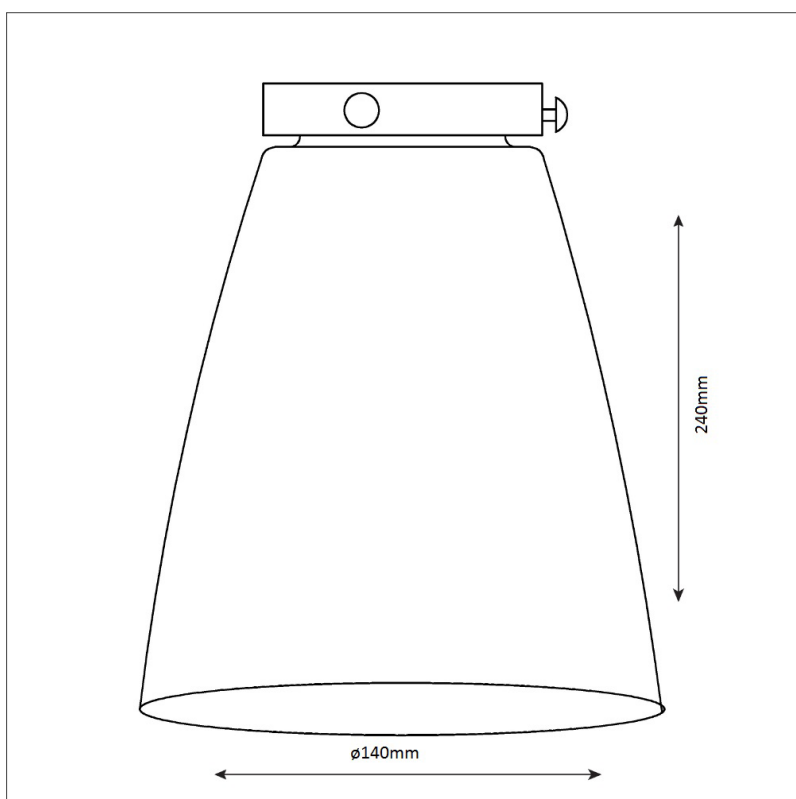

Biard Praga Glass Pendant Light with Various Pendant Colours

Product Specification

Base	E27
Dimensions	Ø140 x 240mm
Waterproof	No
Input Power	AC220-250V
Certification	CE, LVD, RoHS
Input Frequency	50/60Hz
Weight	1kg

Product Specification

- ✓ Material: Glass
- ✓ Finish: Clear
- ✓ Dimmable
- ✓ 60W Max
- ✓ 3 Year Warranty

Safety Information

- ✓ Use only at stated voltages.
- ✗ **DO NOT** look directly into LED.
- ✗ **DO NOT** spray with chemicals.
- ✓ If in doubt use a qualified electrician.
- ✗ **NEVER** expose electrical parts when switched on.
- ✗ **DO NOT** remove PIR (if fitted).
- ✗ **DO NOT** cover with flammable materials.
- ✓ Turn off power before fitting.