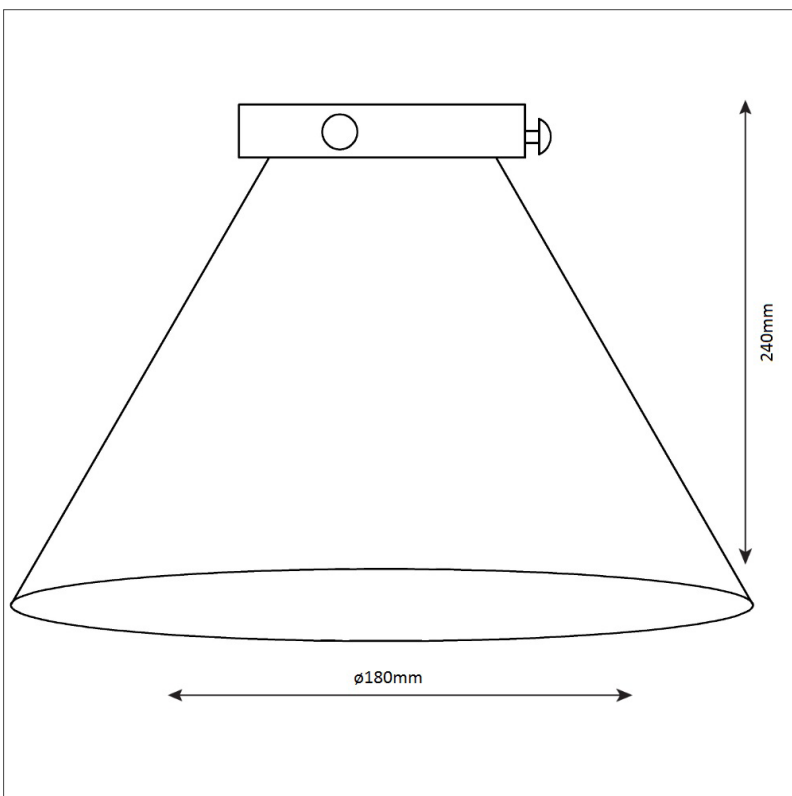

Biard Shoreditch Glass Pendant Light with Various Pendant Colours

Product Specification

Base	E27
Dimensions	Ø180 x 240mm
Waterproof	No
Input Power	AC220-250V
Certification	CE, LVD & RoHS
Input Frequency	50/60Hz
Weight	1kg

Product Specification

- ✓ Material: Glass
- ✓ Finish: Clear
- ✓ Dimmable
- ✓ 60W Max
- ✓ 3 Year Warranty

Safety Information

- ✓ Use only at stated voltages.
- ✗ **DO NOT** look directly into LED.
- ✗ **DO NOT** spray with chemicals.
- ✓ If in doubt use a qualified electrician.
- ✗ **NEVER** expose electrical parts when switched on.
- ✗ **DO NOT** remove PIR (if fitted).
- ✗ **DO NOT** cover with flammable materials.
- ✓ Turn off power before fitting.