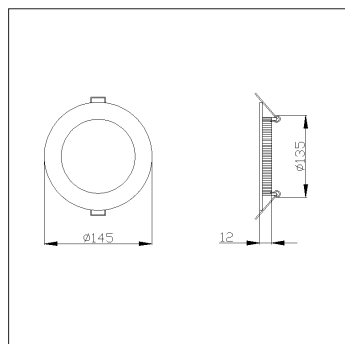

Biard LED 9W Recessed Downlight - White

Product Specification

Brand	Biard LED
Wattage	9W
Base	LED
Lifespan	30,000 Hours
Lumens	600
Energy Rating	A
Colour	Natural White
IK Rating	N/A
CRI	80
Power factor	0.9
Input Power	AC85-265V
Beam Angle	120°
Waterproof	No
Dimensions	Ø145 x 12mm
Dimmable	No
Weight	Boxed - 0.30kg
Certification	CE, RoHS, LVC & EMC

Product Features

- ✓ Natural White Colour
- ✓ Recessed
- ✓ Fixed LED
- ✓ Life Span:30,000 Hours
- ✓ Equivalent: 40W

Safety Information

- ✓ Use only at stated voltages.
- ✗ **DO NOT** look directly into LED.
- ✗ **DO NOT** spray with chemicals.
- ✓ If in doubt use a qualified electrician.
- ✗ **NEVER** expose electrical parts when switched on.
- ✗ **DO NOT** remove PIR (if fitted).
- ✗ **DO NOT** cover with flammable materials.
- ✓ Turn off power before fitting.