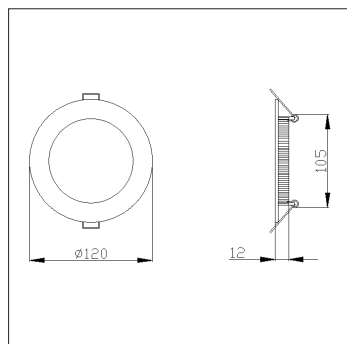

Product Features

- ✓ Natural White Colour
- ✓ Recessed
- ✓ Fixed LED
- ✓ Life Span:30,000 Hours
- ✓ Equivalent: 25W

Safety Information

- ✓ Use only at stated voltages.
- ✗ **DO NOT** look directly into LED.
- ✗ **DO NOT** spray with chemicals.
- ✓ If in doubt use a qualified electrician.
- ✗ **NEVER** expose electrical parts when switched on.
- ✗ **DO NOT** remove PIR (if fitted).
- ✗ **DO NOT** cover with flammable materials.
- ✓ Turn off power before fitting.

This product is covered by a 5 year warranty and has a 30 day money back guarantee.

RoHS
Compliant