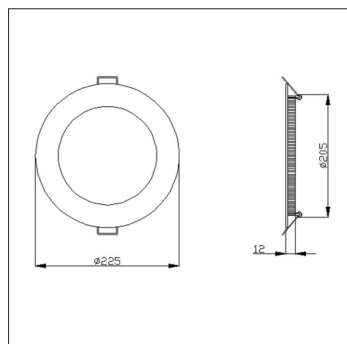

### Product Specification

Brand	<b>Biard LED</b>
Wattage (w)	<b>18W</b>
Base	<b>LED</b>
Lifespan	<b>30,000 Hours</b>
Lumens	<b>1400</b>
Energy Rating	<b>A</b>
Colour	<b>Warm or Cool White</b>
CRI (Ra>)	<b>N/A</b>
Power Factor	<b>N/A</b>
Input Power	<b>AC85-265V</b>
Beam Angle	<b>N/A</b>
Waterproof	<b>IP20</b>
Dimensions	<b>Ø225 x 12mm</b>
Dimmable	<b>Non-Dimmable</b>
Weight	<b>0.75kg</b>
Certification	<b>CE, RoHS, LVD &amp; EMC</b>