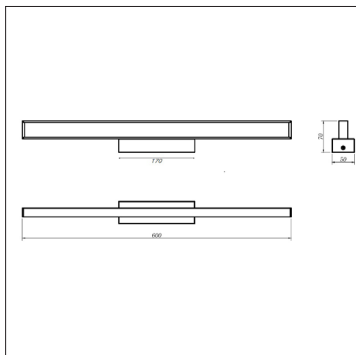

Milano Parade LED Over Mirror Light

Product Specification

Brand	Milano	Power Factor	0.9
Wattage	12W	Input Power	220-240V
Base	LED	Beam Angle	120°
Lifespan	20,000 Hour	Waterproof	IP44 Rated
Lumines	850	Dimensions	50x600x70mm
Energy Rating	A+	Dimmable	No
Colour	Natural White (4000k)	Weight	0.68KG
CRI	>80	Certifications	CE, LVD, RoHS, EMC

- ✓ Bathroom Mirror Light
- ✓ Frosted Cover
- ✓ Chrome Finish
- ✓ IP44 Rated
- ✓ Aluminum and PC

Safety Information

- ✓ Use only stated voltages.
- ✗ **DO NOT** look directly into LED.
- ✗ **DO NOT** spray with chemicals.
- ✓ If in doubt use a qualified electrician.
- ✗ **NEVER** expose electrical parts when switched on.
- ✗ **DO NOT** remove PIR (if fitted).
- ✗ **DO NOT** cover with flammable materials.
- ✓ Turn off power before fitting.