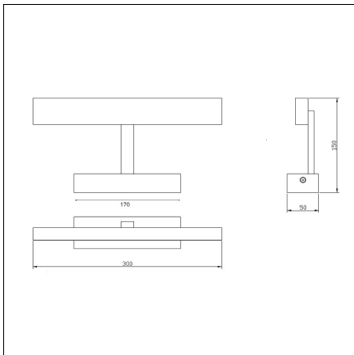

Milano Teifi LED Over Mirror Light

Product Specification

Brand	Milano	Power Factor	0.9
Wattage	8W	Input Power	220-240V
Base	LED	Beam Angle	120°
Lifespan	20,000 Hour	Waterproof	IP44 Rated
Lumines	750	Dimensions	50x300x150mm
Energy Rating	A+	Dimmable	No
Colour	Natural White (4000k)	Weight	0.65KG
CRI	>80	Certifications	CE, LVD, RoHS, EMC

- ✓ Bathroom Mirror Light
- ✓ Frosted Cover
- ✓ Chrome Finish
- ✓ IP44 Rated
- ✓ Aluminum and Acrylic

Safety Information

- ✓ Use only stated voltages.
- ✗ **DO NOT** look directly into LED.
- ✗ **DO NOT** spray with chemicals.
- ✓ If in doubt use a qualified electrician.
- ✗ **NEVER** expose electrical parts when switched on.
- ✗ **DO NOT** remove PIR (if fitted).
- ✗ **DO NOT** cover with flammable materials.
- ✓ Turn off power before fitting.