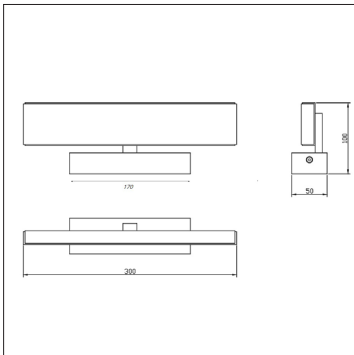

Milano Parade LED Over Mirror Light

Product Specification

Brand	Milano	Power Factor	0.9
Wattage	8W	Input Power	220-240V
Base	LED	Beam Angle	120°
Lifespan	20,000 Hour	Waterproof	IP44 Rated
Lumines	700	Dimensions	50x300x100mm
Energy Rating	A+	Dimmable	No
Colour	Natural White (4000k)	Weight	0.84KG
CRI	>80	Certifications	CE, LVD, RoHS, EMC

- ✓ Bathroom Mirror Light
- ✓ Frosted Cover
- ✓ Chrome Finish
- ✓ IP44 Rated
- ✓ Aluminum and Acrylic

⚠ Safety Information

- ✓ Use only stated voltages.
- ✗ **DO NOT** look directly into LED.
- ✗ **DO NOT** spray with chemicals.
- ✓ If in doubt use a qualified electrician.
- ✗ **NEVER** expose electrical parts when switched on.
- ✗ **DO NOT** remove PIR (if fitted).
- ✗ **DO NOT** cover with flammable materials.
- ✓ Turn off power before fitting.