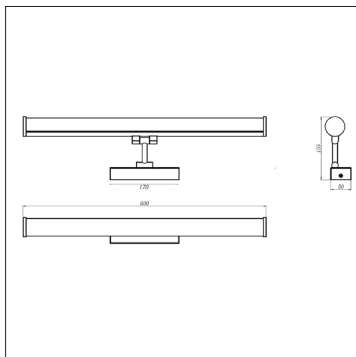

Milano Darent Adjustable LED Over Mirror Light

Product Specification

Brand	Milano	Power Factor	0.9
Wattage	12W	Input Power	220-240V
Base	LED	Beam Angle	120°
Lifespan	20,000 Hour	Waterproof	IP44 Rated
Lumines	1450	Dimensions	155x600x50mm
Energy Rating	A+	Dimmable	No
Colour	Natural White (4000k)	Weight	1.02KG
CRI	>80	Certifications	CE, LVD, RoHS, EMC

- ✓ Bathroom Mirror Light
- ✓ Adjustable
- ✓ Chrome Finish
- ✓ IP44 Rated
- ✓ Aluminum and PC

Safety Information

- ✓ Use only stated voltages.
- ✗ **DO NOT** look directly into LED.
- ✗ **DO NOT** spray with chemicals.
- ✓ If in doubt use a qualified electrician.
- ✗ **NEVER** expose electrical parts when switched on.
- ✗ **DO NOT** remove PIR (if fitted).
- ✗ **DO NOT** cover with flammable materials.
- ✓ Turn off power before fitting.