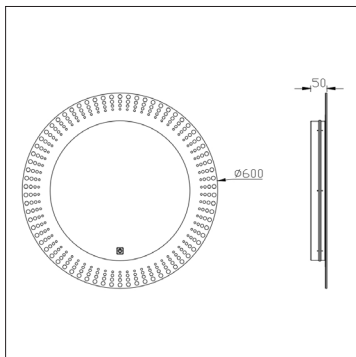

## Milano Vistula LED Bathroom Mirror

### Product Specification

Brand	Milano	Power Factor	0.5
Wattage	10W	Beam Angle	120°
Input Power	230V	Waterproof	IP44 Rated
Base	LED	Dimensions	ø600 x 50mm
Lifespan	20,000 Hours	Dimmable	No
Lumines	560lm	Weight	4.8kg
Colour	4000K	Certifications	CE, LVD, RoHS, EMC
CRI	80	Energy Rating	A