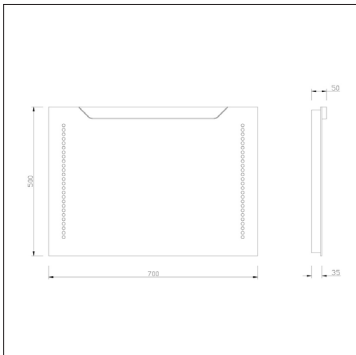

Milano Minho LED Bathroom Mirror

Product Specification

Brand	Milano	Input Power	220VAC
Wattage	13W	Beam Angle	N/A
Base	Fixed LED	Waterproof	IP44 Rated
Lifespan	20,000 Hours	Dimensions	700 x 500 x 50mm
Lumens	670	Dimmable	No
Colour	Reflective	Weight	8kg
CRI	80	Certification	CE, LVD, EMC & RoHS Certified
Power factor	N/A	Energy Rating	A