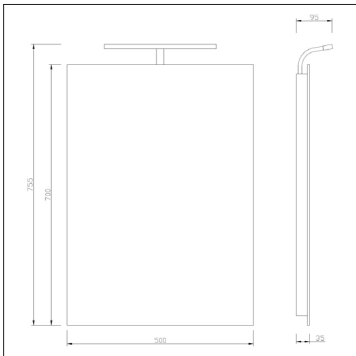

# Milano

BLMIRROR2

### Product Specification

Brand	<b>Milano</b>	Input Power	<b>220VAC</b>
Wattage	<b>5W</b>	Beam Angle	<b>N/A</b>
Base	<b>Fixed LED</b>	Waterproof	<b>IP44 Rated</b>
Lifespan	<b>20,000 Hours</b>	Dimensions	<b>500 x 755 x 95 mm</b>
Lumens	<b>120</b>	Dimmable	<b>No</b>
Colour	<b>Reflective</b>	Weight	<b>8kg</b>
CRI	<b>80</b>	Certification	<b>CE, LVD, EMC &amp; RoHS Certified</b>
Power factor	<b>0.9</b>	Energy Rating	<b>A</b>