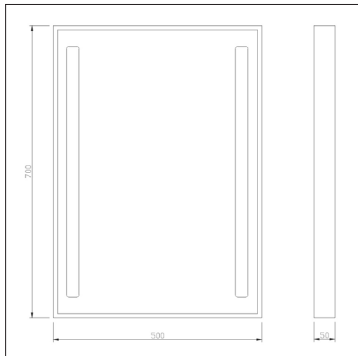

Milano Tagus LED Bathroom Mirror

Product Specification

Brand	Milano	Input Power	220VAC
Wattage	18W	Beam Angle	N/A
Base	Fixed LED	Waterproof	IP44 Rated
Lifespan	20,000 Hours	Dimensions	500 x 700 x 50mm
Lumens	170	Dimmable	No
Colour	Reflective	Weight	9kg
CRI	80	Certification	CE, LVD, EMC & RoHS Certified
Power factor	N/A	Energy Rating	A

- ✓ Brushed Aluminium Frame
- ✓ Zones 2 and 3
- ✓ Sweep Sensor
- ✓ Demister Pad
- ✓ Cool White (6500k)

Safety Information

- ✓ Use only at stated voltages.
- ✗ **DO NOT** look directly into LED.
- ✗ **DO NOT** spray with chemicals.
- ✓ If in doubt use a qualified electrician.
- ✗ **NEVER** expose electrical parts when switched on.
- ✗ **DO NOT** remove PIR (if fitted).
- ✗ **DO NOT** cover with flammable materials.
- ✓ Turn off power before fitting.