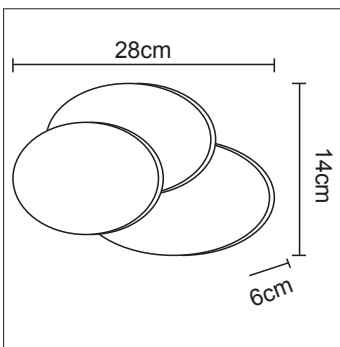

Biard Piran Round Backlit LED Indoor Wall Light - White

Product Features

- ✓ White Finish
- ✓ Indoor Wall Light
- ✓ Backlit Effect
- ✓ Aluminium and Acrylic
- ✓ Frosted LED Cover

Product Specification

Brand	Biard Home
Wattage	12W
Base	Fixed LED
Lifespan	30,000 Hours
Lumines	360LM
Colour	Warm White (4000k)
CRI	80
Power Factor	0.5
Input Power	220-240VAC
Beam Angle	110°
Waterproof	IP20 Rated
Dimensions	280x140x60mm
Dimmable	No
Weight	0.75kg
Certifications	CE, LVD, RoHS, EMC
Energy Rating	A

Safety Information

- ✓ Use only at stated voltages.
- ✗ **DO NOT** look directly into LED.
- ✗ **DO NOT** spray with chemicals.
- ✓ If in doubt use a qualified electrician.
- ✗ **NEVER** expose electrical parts when switched on.
- ✗ **DO NOT** remove PIR (if fitted).
- ✗ **DO NOT** cover with flammable materials.
- ✓ Turn off power before fitting.

This product comes with a 5 year warranty and has a 30 day money back guarantee.