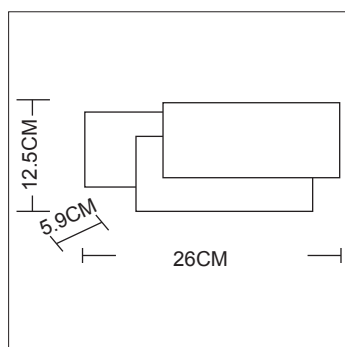

Biard Piran Square Backlit LED Indoor Wall Light - White

Product Features

- ✓ White Finish
- ✓ Indoor Wall Light
- ✓ Backlit Effect
- ✓ Aluminium and Acrylic
- ✓ Frosted LED Cover

Product Specification

| | |
|----------------|---------------------------|
| Brand | Biard Home |
| Wattage | 12W |
| Base | Fixed LED |
| Lifespan | 30,000 Hours |
| Lumines | 360LM |
| Colour | Warm White (4000k) |
| CRI | 80 |
| Power Factor | 0.5 |
| Input Power | 220-240VAC |
| Beam Angle | 110° |
| Waterproof | IP20 Rated |
| Dimensions | 260x125x60mm |
| Dimmable | No |
| Weight | 0.7kg |
| Certifications | CE, LVD, RoHS, EMC |
| Energy Rating | A |