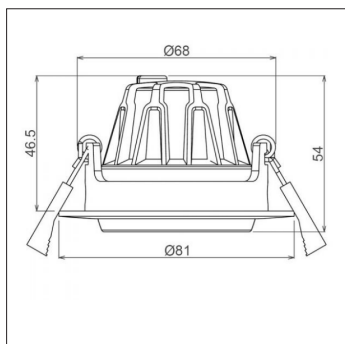

Biard LED 7W Dimmable Recessed Downlight - White

Product Features

- ✓ White Recessed Down Light
- ✓ 40,000 hour lifespan
- ✓ Up to 470 Lumens
- ✓ 60° Beam Angle
- ✓ Dimmable

Safety Information

- ✓ Use only at stated voltages.
- ✗ **DO NOT** look directly into LED.
- ✗ **DO NOT** spray with chemicals.
- ✓ If in doubt use a qualified electrician.
- ✗ **NEVER** expose electrical parts when switched on.
- ✗ **DO NOT** remove PIR (if fitted).
- ✗ **DO NOT** cover with flammable materials.
- ✓ Turn off power before fitting.

Product Specification

Brand	Biard LED
Wattage (w)	7W
Base	N/A
Lifespan	40,000 hours
Lumens	455-470
Energy Rating	A
Colour	Natural and Warm White
CRI (Ra>)	>80
Power Factor	>0.85
Input Power	AC200-240V
Beam Angle	60°
Waterproof	IP40
Dimensions	Ø81 x 54 mm
Dimmable	Dimmable
Weight	0.38kg
Certification	LVD, EMC & RoHS