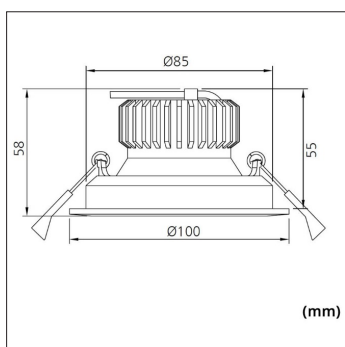

Biard LED 10W Dimmable Recessed Downlight - White

Product Features

- ✓ White Recessed Down Light
- ✓ 40,000 hour lifespan
- ✓ 610 Lumens
- ✓ 24° Beam Angle
- ✓ Dimmable

Safety Information

- ✓ Use only at stated voltages.
- ✗ **DO NOT** look directly into LED.
- ✗ **DO NOT** spray with chemicals.
- ✓ If in doubt use a qualified electrician.
- ✗ **NEVER** expose electrical parts when switched on.
- ✗ **DO NOT** remove PIR (if fitted).
- ✗ **DO NOT** cover with flammable materials.
- ✓ Turn off power before fitting.

Product Specification

Brand	Biard
Wattage	10W
Base	Fixed LED
Lifespan	40,000 Hours
Lumens	610
Energy Rating	A
IK Rating	N/A
Colour	White
CRI	80
Power factor	0.9
Input Power	AC100-240V
Beam Angle	24°
Waterproof	No
Dimensions	Ø100 x 58mm
Dimmable	Yes
Weight	0.34kg
Certification	LVD, EMC & RoHS