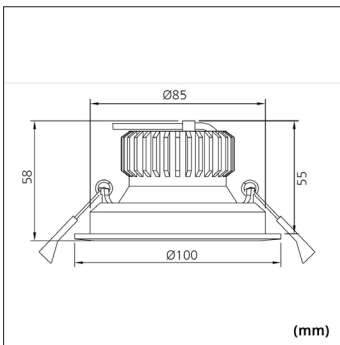

Biard LED 10W Dimmable Recessed Downlight - Brushed Nickel

Product Features

- ✓ Nickel Recessed Down Light
- ✓ 40,000 hour lifespan
- ✓ 610 Lumens
- ✓ 45° Beam Angle
- ✓ Dimmable

Safety Information

- ✓ Use only at stated voltages.
- ✗ **DO NOT** look directly into LED.
- ✗ **DO NOT** spray with chemicals.
- ✓ If in doubt use a qualified electrician.
- ✗ **NEVER** expose electrical parts when switched on.
- ✗ **DO NOT** remove PIR (if fitted).
- ✗ **DO NOT** cover with flammable materials.
- ✓ Turn off power before fitting.

Product Specification

Brand	Biard
Wattage	10W
Base	Fixed LED
Lifespan	40,000 Hours
Lumens	610
Energy Rating	A
IK Rating	N/A
Colour	Brushed Nickel
CRI	80
Power factor	0.9
Input Power	AC100-240V
Beam Angle	24°
Waterproof	No
Dimensions	Ø100 x 58mm
Dimmable	Yes
Weight	0.34kg
Certification	LVD, EMC & RoHS