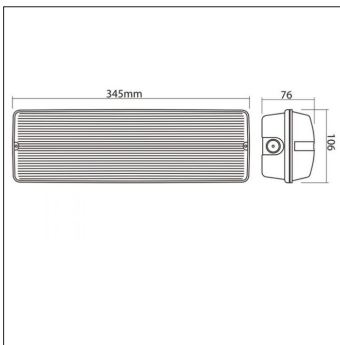

Biard LED 7.5W Emergency Bulkhead Exit Sign Maintained/Non-Maintained - Right Arrow

Product Features

- ✓ Wall or ceiling mounted
- ✓ 25,000 hour lifespan
- ✓ Maintained or Non-maintained
- ✓ Cool White
- ✓ 120° Beam Angle

Product Specification

Brand	Biard LED
Wattage (w)	5.2W
Base	N/A
Lifespan	25,000 hours
Lumens	256
Energy Rating	N/A
Colour	Cool White
CRI (Ra>)	N/A
Power Factor	N/A
Input Power	230VAC
Beam Angle	120°
Waterproof	IP65
Dimensions	345 x 107 x 75mm
Dimmable	Non-Dimmable
Weight	0.99kg
Certification	CE, RoHS, LVD & EMC