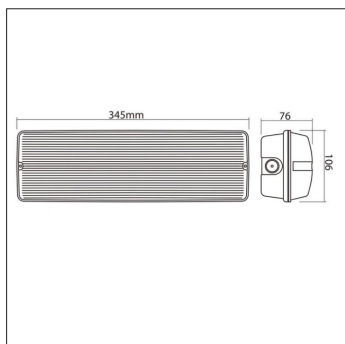

Biard LED 7.5W Emergency Bulkhead Exit Sign Maintained/Non-Maintained - Left Arrow

Product Specification

Brand	Biard LED
Wattage (w)	5.2W
Base	N/A
Lifespan	25,000 hours
Lumens	256
Energy Rating	N/A
Colour	Cool White
CRI (Ra>)	N/A
Power Factor	N/A
Input Power	230VAC
Beam Angle	120°
Waterproof	IP65
Dimensions	345 x 107 x 75mm
Dimmable	Non-Dimmable
Weight	0.99kg
Certification	CE, RoHS, LVD & EMC

Product Features

- ✓ Wall or ceiling mounted
- ✓ 25,000 hour lifespan
- ✓ Maintained or Non-maintained
- ✓ Cool White
- ✓ 120° Beam Angle

Safety Information

- ✓ Use only at stated voltages.
- ✗ **DO NOT** look directly into LED.
- ✗ **DO NOT** spray with chemicals.
- ✓ If in doubt use a qualified electrician.
- ✗ **NEVER** expose electrical parts when switched on.
- ✗ **DO NOT** remove PIR (if fitted).
- ✗ **DO NOT** cover with flammable materials.
- ✓ Turn off power before fitting.