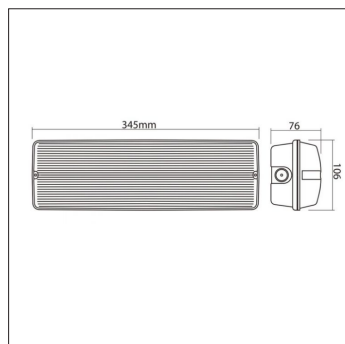

Biard LED 7.5W Emergency Bulkhead Exit Sign Maintained/Non-Maintained - Down Arrow

Product Specification

Brand	Biard LED
Wattage (w)	5.2W
Base	N/A
Lifespan	25,000 hours
Lumens	256
Energy Rating	N/A
Colour	Cool White
CRI (Ra>)	N/A
Power Factor	N/A
Input Power	230VAC
Beam Angle	120°
Waterproof	IP65
Dimensions	345 x 107 x 75mm
Dimmable	Non-Dimmable
Weight	0.99kg
Certification	CE, RoHS, LVD & EMC

Product Features

- ✓ Wall or ceiling mounted
- ✓ 25,000 hour lifespan
- ✓ Maintained or Non-maintained
- ✓ Cool White
- ✓ 120° Beam Angle

Safety Information

- ✓ Use only at stated voltages.
- ✗ **DO NOT** look directly into LED.
- ✗ **DO NOT** spray with chemicals.
- ✓ If in doubt use a qualified electrician.
- ✗ **NEVER** expose electrical parts when switched on.
- ✗ **DO NOT** remove PIR (if fitted).
- ✗ **DO NOT** cover with flammable materials.
- ✓ Turn off power before fitting.