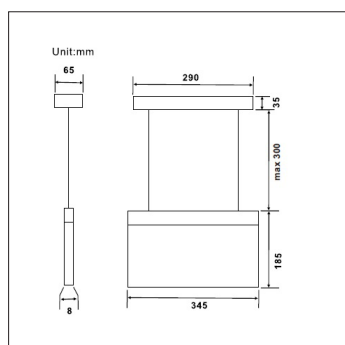

Biard LED 2.8W Emergency Exit Sign Double Sided Edge Light - Down/Left/Right

Product Features

- ✓ Energy Efficient
- ✓ Ceiling Mounted
- ✓ Battery Charged: 24 hrs
- ✓ Emergency Time: 3 Hours
- ✓ 3 Year Warranty

Product Specification

Brand	Biard LED
Wattage	2.8W
Base	Fixed LED
Lifespan	25,000
Lumens	10
Energy Rating	N/A
Colour	N/A
IK Rating	N/A
CRI	N/A
Power factor	N/A
Input Power	AC220-240V
Beam Angle	N/A
Waterproof	No
Dimensions	345 x 300 x 65 mm
Dimmable	No
Weight	N/A
Certification	CE, RoHS, LVD & EMC