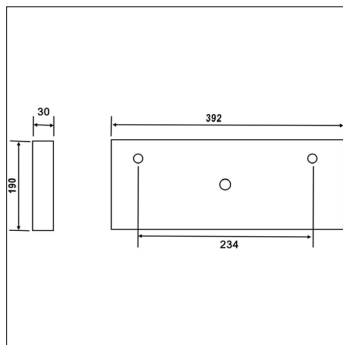

Biard LED 5W Slim Emergency Exit Sign Maintained/ Non-Maintained - Down/Left/Right

Product Features

- ✓ Slim Line
- ✓ Wall Mounted
- ✓ Arrows: Down, Left or Right
- ✓ Bright Cool White Light
- ✓ 3 Year Warranty

Product Specification

Brand	Biard LED
Wattage	5W
Base	Fixed LED
Lifespan	25,000
Lumens	60
Energy Rating	N/A
Colour	N/A
IK Rating	N/A
CRI	80
Power factor	>0.5
Input Power	AC220-240V
Beam Angle	120
Waterproof	No
Dimensions	392 x 190 x 30mm
Dimmable	No
Weight	N/A
Certification	CE, RoHS, LVD & EMC