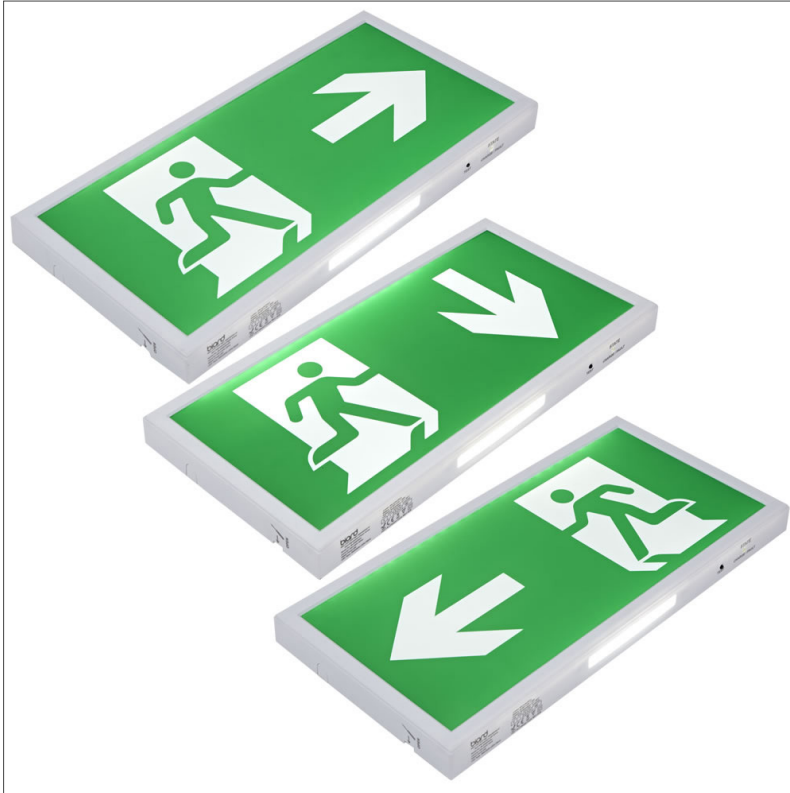

Biard LED 5W Slim Emergency Exit Sign Maintained/ Non-Maintained - Down/Left/Right

Product Features

- ✓ Slim Line
- ✓ Wall Mounted
- ✓ Arrows: Down, Left or Right
- ✓ Bright Cool White Light
- ✓ 3 Year Warranty