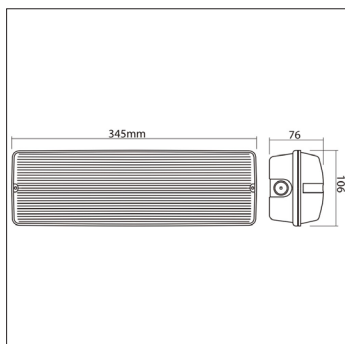

Biard LED 4W IP65 Emergency Bulkhead Maintained/ Non-Maintained

Product Features

- ✓ Maintained or Non-Maintained
- ✓ Indoors and Outdoors
- ✓ 3 Hour Emergency Function
- ✓ Low Maintenance
- ✓ Easy to Install

Safety Information

- ✓ Use only at stated voltages.
- ✗ **DO NOT** look directly into LED.
- ✗ **DO NOT** spray with chemicals.
- ✓ If in doubt use a qualified electrician.
- ✗ **NEVER** expose electrical parts when switched on.
- ✗ **DO NOT** remove PIR (if fitted).
- ✗ **DO NOT** cover with flammable materials.
- ✓ Turn off power before fitting.

Product Specification

Brand	Biard LED
Wattage	4W
Base	Fixed LED
Lifespan	25,000
Lumens	190 -250
Energy Rating	N/A
Colour	N/A
IK Rating	N/A
CRI	80
Power factor	N/A
Input Power	AC220-240V
Beam Angle	120
Waterproof	Yes IP65 Rated
Dimensions	345 x 106 x 76mm
Dimmable	No
Weight	N/A
Certification	CE, RoHS, LVD & EMC

This product is covered by a 3 year warranty and has a 30 day money back guarantee.