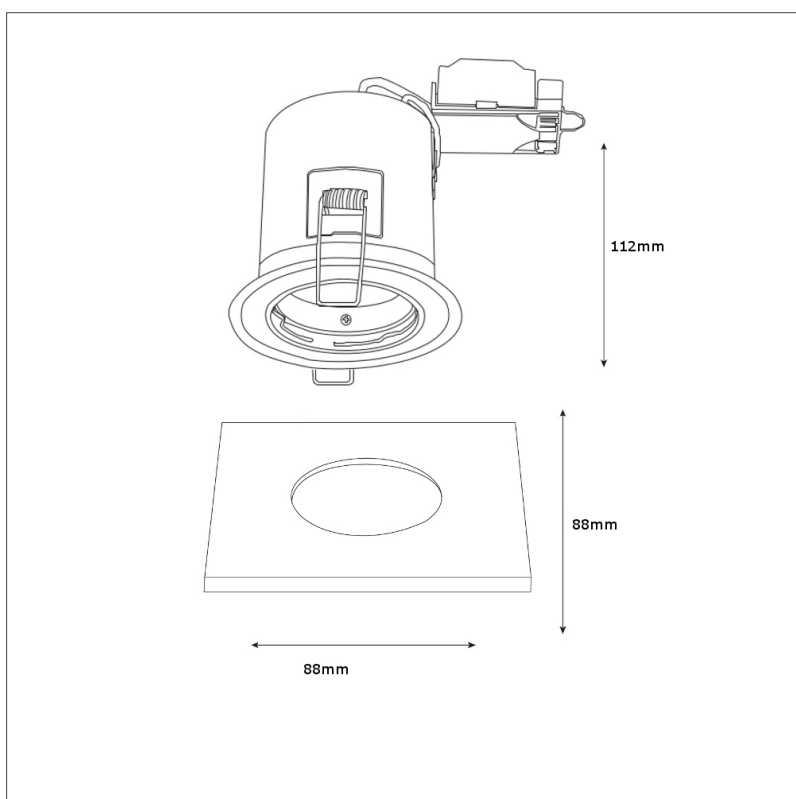

Biard IP20 Fire Rated Tilt Downlight with Removable Bezel - Square

Product Specification

Base	GU10
Dimensions	88 x 88 x 112 mm
Waterproof	No IP 20 Rated
Input Power	AC220-240V
Certification	LVD & RoHS certified
Input Frequency	50Hz
Weight	0.4kg

Product Features

- ✓ Fire Rated up to 90 minutes
- ✓ GU10 Fitting
- ✓ Choice of bezel finishes
- ✓ IP20 Rated
- ✓ Suitable for Zone 4

Safety Information

- ✓ Use only at stated voltages.
- ✗ **DO NOT** look directly into LED.
- ✗ **DO NOT** spray with chemicals.
- ✓ If in doubt use a qualified electrician.
- ✗ **NEVER** expose electrical parts when switched on.
- ✗ **DO NOT** remove PIR (if fitted).
- ✗ **DO NOT** cover with flammable materials.
- ✓ Turn off power before fitting.