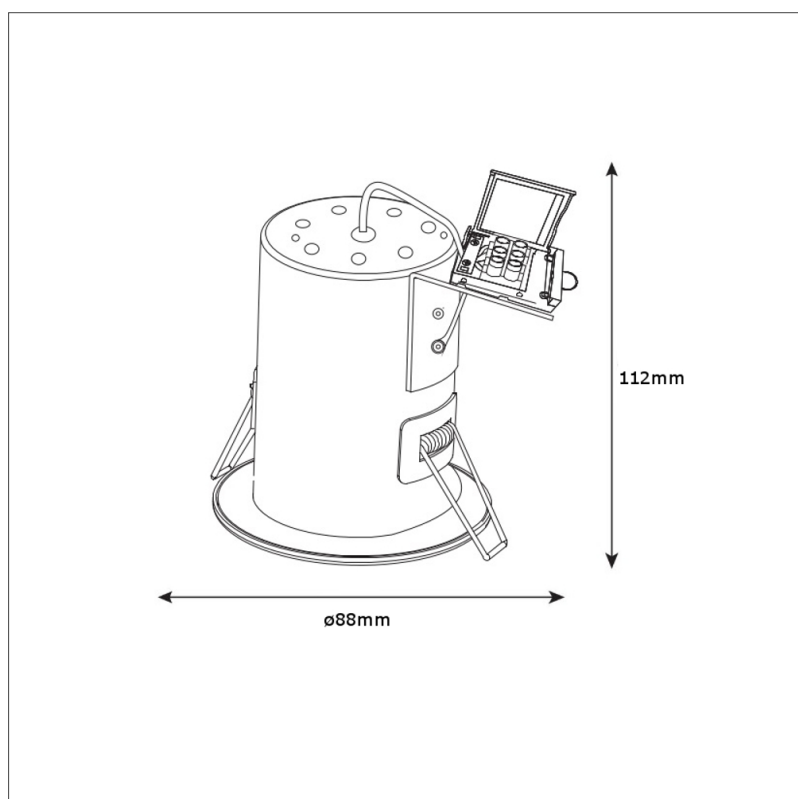

Biard IP20 Fire Rated Tilt Downlight with Removable Bezel - Round

Product Specification

Base	GU10
Dimensions	88 x 112 mm
Waterproof	No IP 20 Rated
Input Power	AC220-240V
Certification	LVD & RoHS certified
Input Frequency	50Hz
Weight	0.4kg

Product Features

- ✓ Fire Rated up to 90 minutes
- ✓ GU10 Fitting
- ✓ Choice of bezel finishes
- ✓ IP20 Rated
- ✓ Suitable for Zone 3

Safety Information

- ✓ Use only at stated voltages.
- ✗ **DO NOT** look directly into LED.
- ✗ **DO NOT** spray with chemicals.
- ✓ If in doubt use a qualified electrician.
- ✗ **NEVER** expose electrical parts when switched on.
- ✗ **DO NOT** remove PIR (if fitted).
- ✗ **DO NOT** cover with flammable materials.
- ✓ Turn off power before fitting.