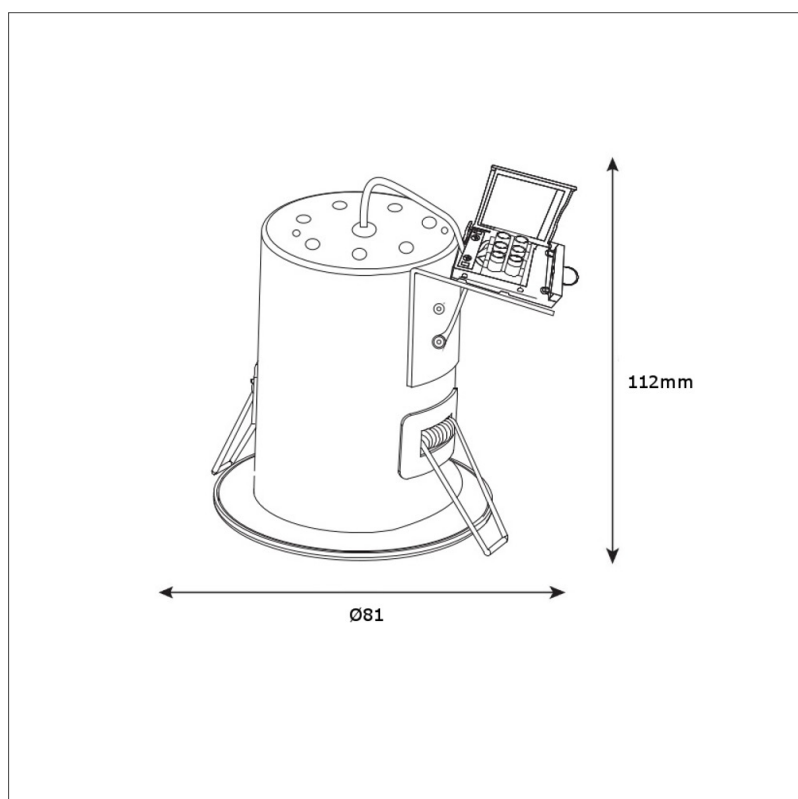

## Biard IP65 Fire Rated Bathroom Downlight with Removable Bezel - Round

### Product Specification

Base	GU10
Dimensions	81 x 112 mm
Waterproof	Yes IP65 Rated
Input Power	AC220-240V
Certification	LVD & RoHS certified
Input Frequency	50Hz
Weight	0.4kg

### Product Features

- ✓ Fire rated up to 90 minutes
- ✓ GU10 Fitting
- ✓ Choice of bezel finishes
- ✓ IP65 Rated
- ✓ Suitable for Bathrooms