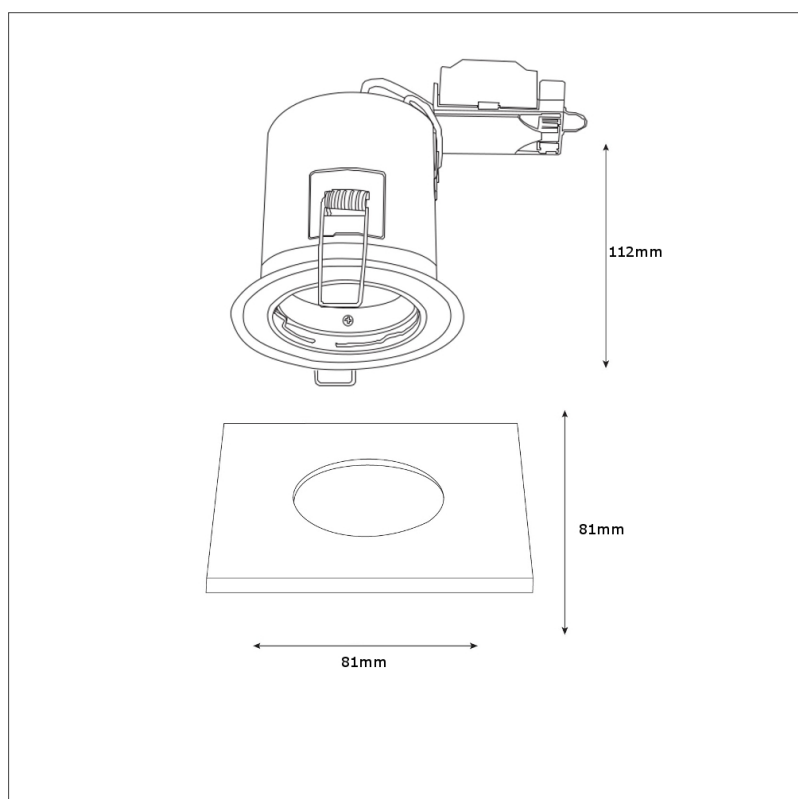

Biard IP20 Fire Rated Downlight with Removable Bezel - Square

Product Specification

Base	GU10
Dimensions	81 x 81 x 112 mm
Waterproof	No IP 20 Rated
Input Power	AC220-240V
Certification	LVD & RoHS certified
Input Frequency	50Hz
Weight	0.4kg

Product Features

- ✓ Fire rated
- ✓ GU10 Fitting
- ✓ Choice of bezel finishes
- ✓ IP20 Rated
- ✓ Suitable for Zone 5

Safety Information

- ✓ Use only at stated voltages.
- ✗ **DO NOT** look directly into LED.
- ✗ **DO NOT** spray with chemicals.
- ✓ If in doubt use a qualified electrician.
- ✗ **NEVER** expose electrical parts when switched on.
- ✗ **DO NOT** remove PIR (if fitted).
- ✗ **DO NOT** cover with flammable materials.
- ✓ Turn off power before fitting.