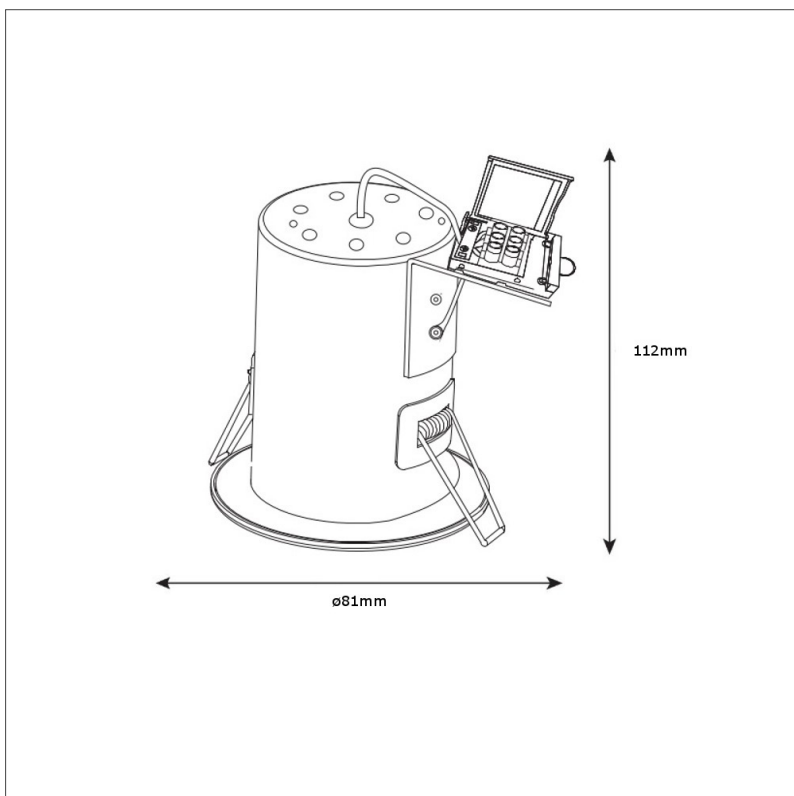

# Biard IP20 Fire Rated Downlight with Removable Bezel - Round

## Product Specification

Base	<b>GU10</b>
Dimensions	<b>81 x 112 mm</b>
Waterproof	<b>No IP 20 Rated</b>
Input Power	<b>AC220-240V</b>
Certification	<b>LVD &amp; RoHS certified</b>
Input Frequency	<b>50Hz</b>
Weight	<b>0.4kg</b>

## Product Features

- ✓ Fire rated
- ✓ GU10 Fitting
- ✓ Choice of bezel finishes
- ✓ IP20 Rated
- ✓ Suitable for Zone 4