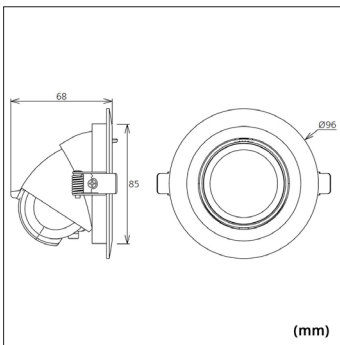

Biard LED 10W Directional Recessed Down Light

Product Features

- ✓ Tiltable Recessed Down Light
- ✓ 40,000 hour lifespan
- ✓ 800 Lumens
- ✓ 24° Beam Angle
- ✓ Dimmable

Safety Information

- ✓ Use only at stated voltages.
- ✗ **DO NOT** look directly into LED.
- ✗ **DO NOT** spray with chemicals.
- ✓ If in doubt use a qualified electrician.
- ✗ **NEVER** expose electrical parts when switched on.
- ✗ **DO NOT** remove PIR (if fitted).
- ✗ **DO NOT** cover with flammable materials.
- ✓ Turn off power before fitting.

Product Specification

Brand	Biard
Wattage	10W
Base	Fixed LED
Lifespan	40,000 Hours
Lumens	800
Energy Rating	A+
IK Rating	N/A
Colour	White
CRI	80
Power factor	0.9
Input Power	AC230V
Beam Angle	24°
Waterproof	No
Dimensions	Ø96 x 68mm
Dimmable	Yes
Weight	0.4kg
Certification	LVD, EMC & RoHS