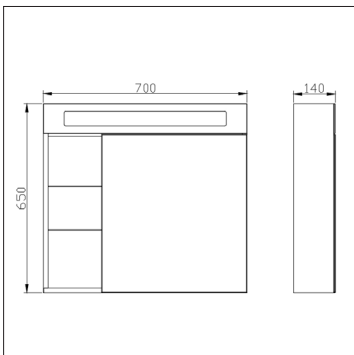

## Milano Moselle LED Bathroom Mirrored Cabinet

### Product Specification

Brand	Milano	Power Factor	0.5
Wattage	12W	Beam Angle	120°
Input Power	230V	Waterproof	IP44 Rated
Base	LED	Dimensions	650 x 700 x 140mm
Lifespan	20,000 Hours	Dimmable	No
Lumines	200lm	Weight	15.24kg
Colour	3000K	Certifications	CE, LVD, RoHS, EMC
CRI	80	Energy Rating	A