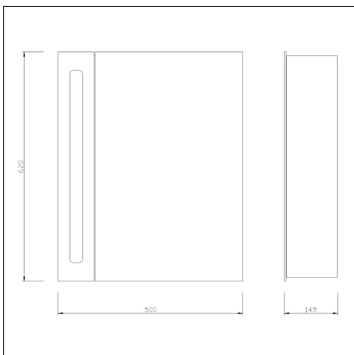

## Milano Leitha LED Bathroom Mirror Cabinet

### Product Specification

Brand	<b>Milano</b>	Input Power	<b>220VAC</b>
Wattage	<b>9W</b>	Beam Angle	<b>N/A</b>
Base	<b>Fixed LED</b>	Waterproof	<b>IP44 Rated</b>
Lifespan	<b>20,000 Hours</b>	Dimensions	<b>620 x 500 x 145mm</b>
Lumens	<b>80</b>	Dimmable	<b>No</b>
Colour	<b>Reflective</b>	Weight	<b>15kg</b>
CRI	<b>80</b>	Certification	<b>CE, LVD, EMC &amp; RoHS Certified</b>
Power factor	<b>0.45</b>	Energy Rating	<b>A</b>