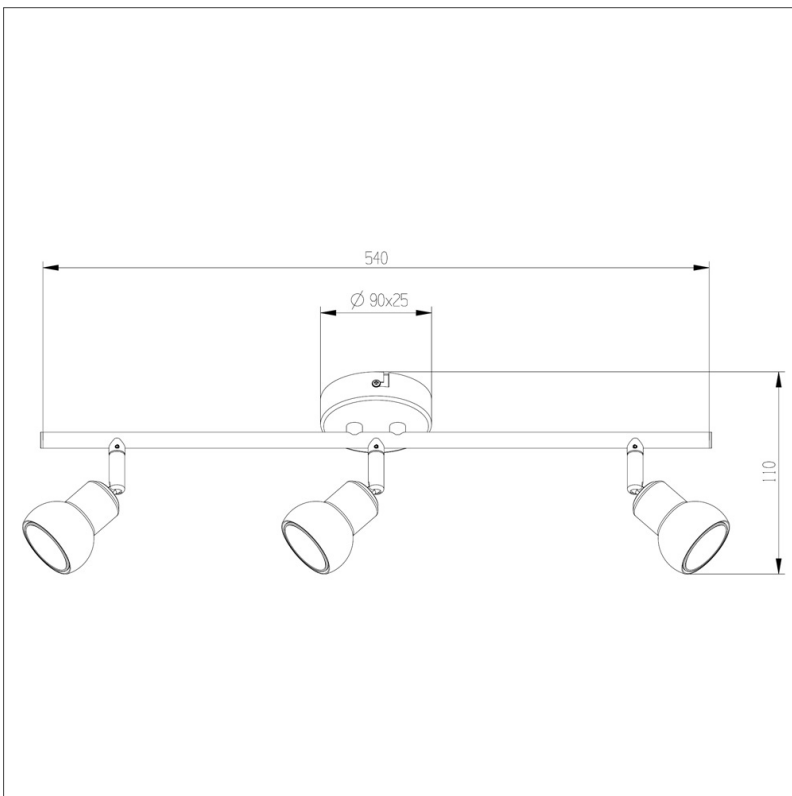

Biard Brooklyn 3 Light Ceiling Spotlight Fitting - Chocolate

Product Specification

Base	GU10
Dimensions	540 x 90 x 120mm
Waterproof	IP20
Input Power	AC100V-240V
Certification	CE, RoHS, LVD & EMC
Input Frequency	50/60Hz
Weight	0.7Kg

Product Specification

- ✓ Finished in Metallic Chocolate
- ✓ 3 Freely Adjustable Fittings
- ✓ CE, RoHS, LVD & EMC Certified
- ✓ GU10 Fittings
- ✓ IP20 Rated

Safety Information

- ✓ Use only at stated voltages.
- ✗ **DO NOT** look directly into LED.
- ✗ **DO NOT** spray with chemicals.
- ✓ If in doubt use a qualified electrician.
- ✗ **NEVER** expose electrical parts when switched on.
- ✗ **DO NOT** remove PIR (if fitted).
- ✗ **DO NOT** cover with flammable materials.
- ✓ Turn off power before fitting.