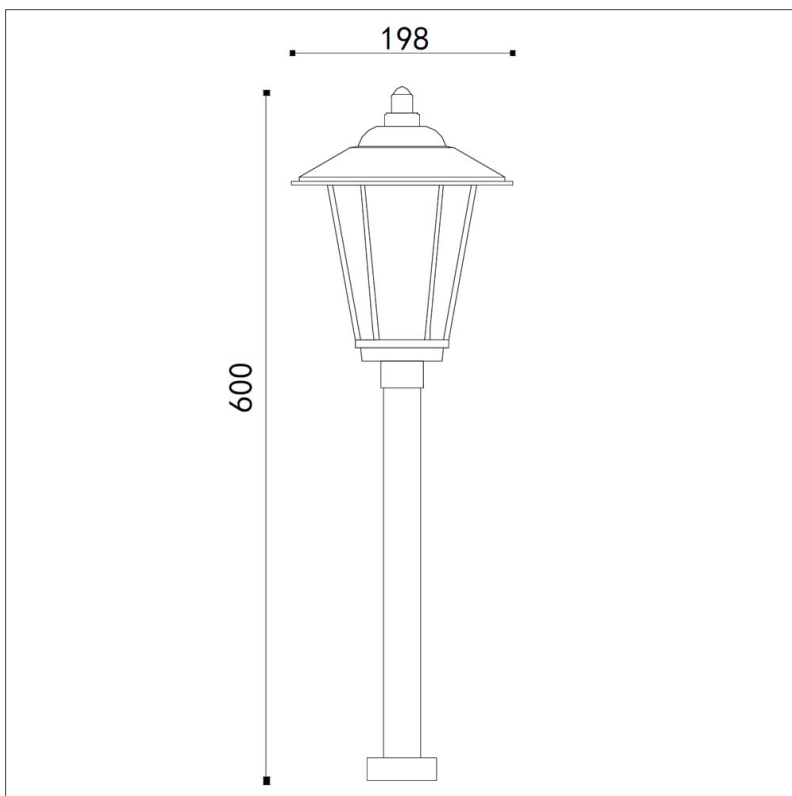

## Biard Cannes IP44 Lantern Bollard Light - 450mm

### Product Specification

Base	E27
Dimensions	198 x 600mm
Waterproof	Yes IP44
Input Power	AC220-240V
Certification	CE, LVD & RoHS Certified
Input Frequency	50HZ
Weight	1.3kg