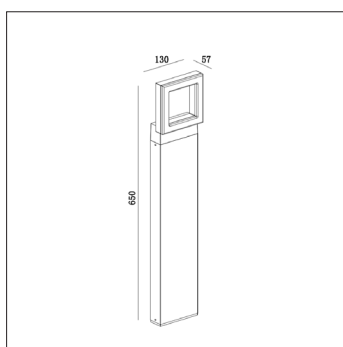

Biard Ivrea IP65 LED Bollard Light - 650mm

Product Features

- ✓ Die-Cast Aluminium
- ✓ Black or Anthracite
- ✓ Bollard Light
- ✓ Natural White
- ✓ IP65 Rated

Product Specification

Brand	Biard Home
Wattage	9w
Base	LED
Lifespan	20,000 Hours
Lumines	360LM
Colour	Natural White (4000k)
CRI	82
Power Factor	0.5
Input Power	220-240V
Beam Angle	97°
Waterproof	IP65 Rated
Dimensions	130x57x650mm
Dimmable	No
Weight	1.2kgs
Certifications	CE, LVD, RoHS, EMC
Energy Rating	B