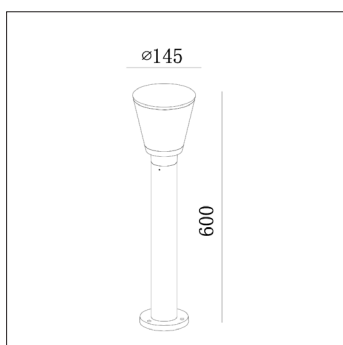

## Biard Ferroi IP65 LED Bollard Light - 600mm

### Product Features

- ✓ Die-Cast Aluminium
- ✓ Black or Anthracite
- ✓ Bollard Light
- ✓ Natural White
- ✓ IP65 Rated

### Product Specification

Brand	<b>Biard Home</b>
Wattage	<b>5w</b>
Base	<b>LED</b>
Lifespan	<b>20,000 Hours</b>
Lumines	<b>330LM</b>
Colour	<b>Natural White (4000k)</b>
CRI	<b>82</b>
Power Factor	<b>0.5</b>
Input Power	<b>220-240V</b>
Beam Angle	<b>127°</b>
Waterproof	<b>IP65 Rated</b>
Dimensions	<b>ø155x600mm</b>
Dimmable	<b>No</b>
Weight	<b>1.78kgs</b>
Certifications	<b>CE, LVD, RoHS, EMC</b>
Energy Rating	<b>A+</b>