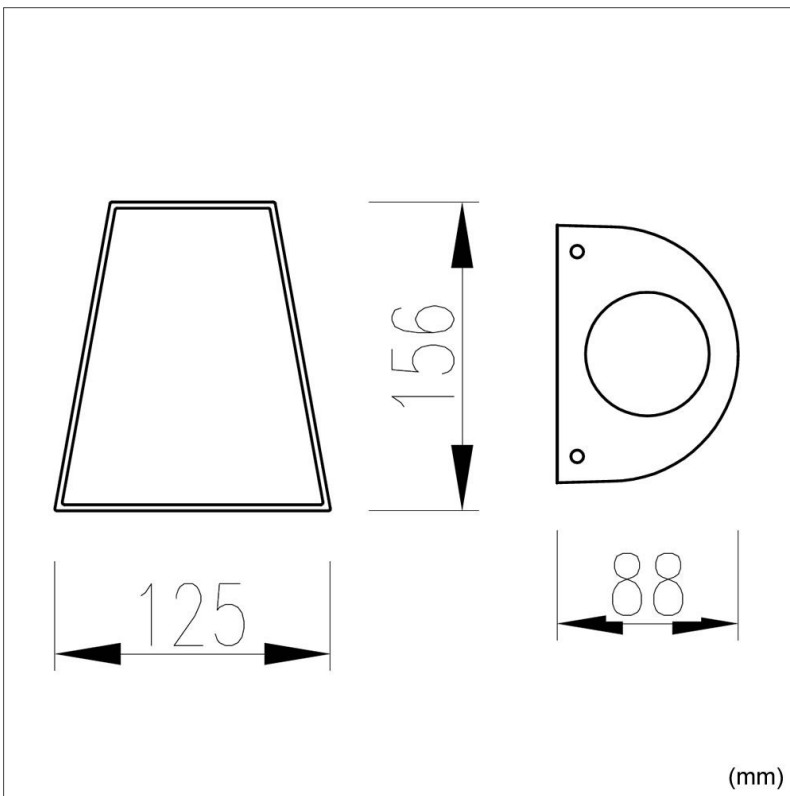

Biard Sintra IP54 Round Up/Down Outdoor Wall Light - Black

Product Specification

Base	GU10
Dimensions	156 x 125 x 88mm
Waterproof	IP54
Input Power	220-240V
Certification	CE, RoSH & LVD
Input Frequency	50Hz
Weight	0.49kg

Product Specification

- ✓ 3 Year Warranty
- ✓ IP54 waterproof rated
- ✓ Max Wattage 2 x 35W
- ✓ CE, RoSH & LVD Certified
- ✓ Full Aluminium Body

Safety Information

- ✓ Use only at stated voltages.
- ✗ **DO NOT** look directly into LED.
- ✗ **DO NOT** spray with chemicals.
- ✓ If in doubt use a qualified electrician.
- ✗ **NEVER** expose electrical parts when switched on.
- ✗ **DO NOT** remove PIR (if fitted).
- ✗ **DO NOT** cover with flammable materials.
- ✓ Turn off power before fitting.