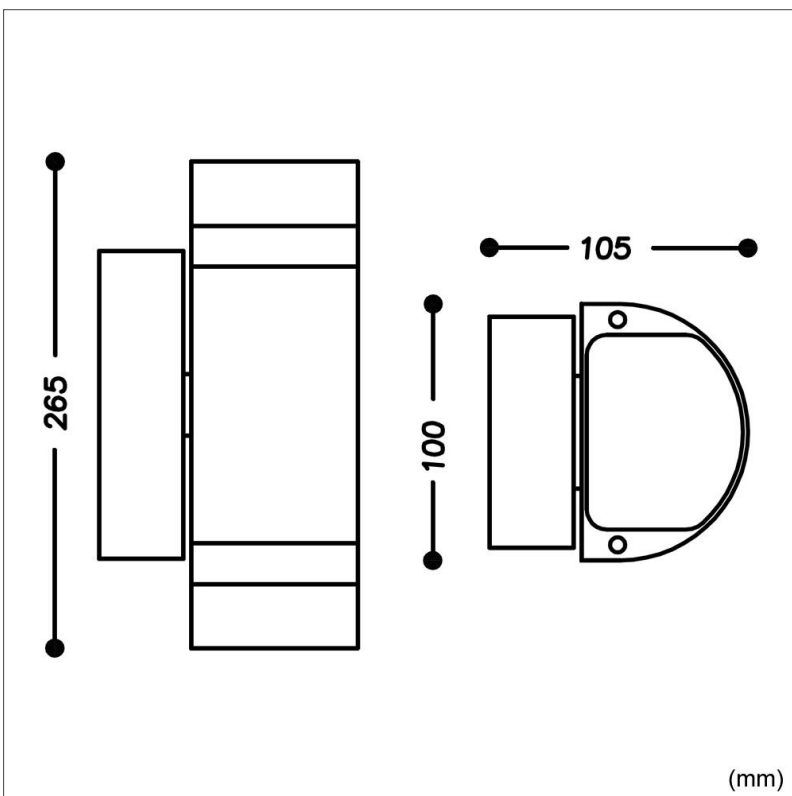

Biard Architect IP54 Round Up/Down Outdoor Wall Light

Product Specification

Base	GU10
Dimensions	265 x 105 x 100mm
Waterproof	IP54
Input Power	220-240V
Certification	CE, RoSH & LVD
Input Frequency	50Hz
Weight	1.15kg

Product Specification

- ✓ 3 Year Warranty
- ✓ IP54 waterproof rated
- ✓ Max Wattage 2 x 35W
- ✓ CE, RoSH & LVD Certified
- ✓ Full Aluminium Body

Safety Information

- ✓ Use only at stated voltages.
- ✗ **DO NOT** look directly into LED.
- ✗ **DO NOT** spray with chemicals.
- ✓ If in doubt use a qualified electrician.
- ✗ **NEVER** expose electrical parts when switched on.
- ✗ **DO NOT** remove PIR (if fitted).
- ✗ **DO NOT** cover with flammable materials.
- ✓ Turn off power before fitting.