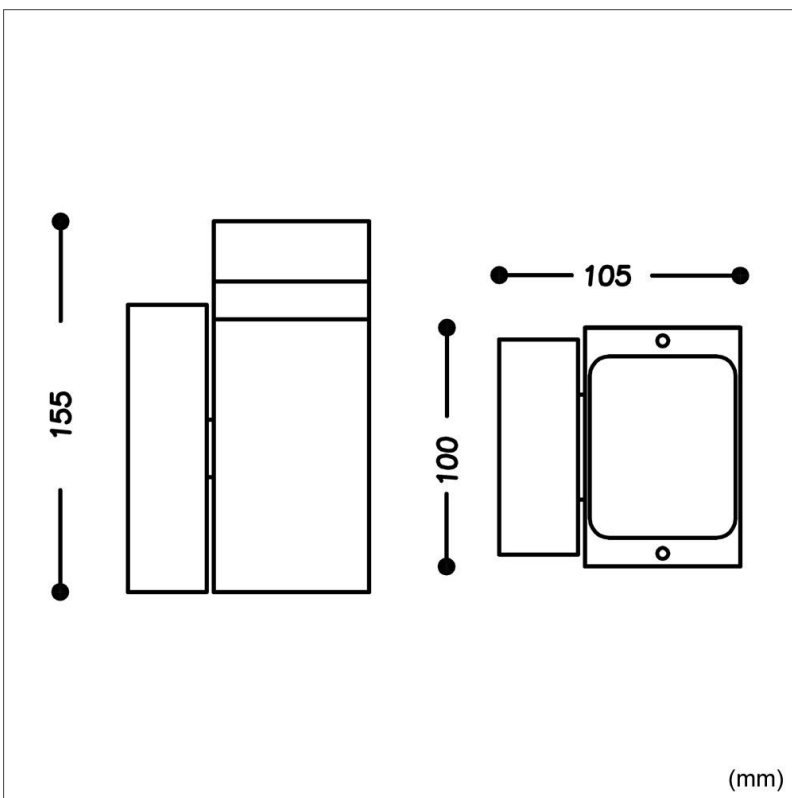

Biard Architect IP54 Square Up or Down Outdoor Wall Light

Product Specification

Base	GU10
Dimensions	155 x 105 x 100mm
Waterproof	IP54
Input Power	220-240V
Certification	CE, RoSH & LVD
Input Frequency	50Hz
Weight	0.4kg

Product Specification

- ✓ 3 Year Warranty
- ✓ IP54 waterproof rated
- ✓ Max Wattage 1 x 35W
- ✓ CE, RoSH & LVD Certified
- ✓ Full Aluminium Body

Safety Information

- ✓ Use only at stated voltages.
- ✗ **DO NOT** look directly into LED.
- ✗ **DO NOT** spray with chemicals.
- ✓ If in doubt use a qualified electrician.
- ✗ **NEVER** expose electrical parts when switched on.
- ✗ **DO NOT** remove PIR (if fitted).
- ✗ **DO NOT** cover with flammable materials.
- ✓ Turn off power before fitting.