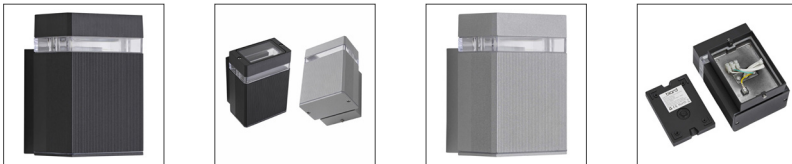

Biard Architect IP54 Square Up or Down Outdoor Wall Light

Product Specification

Base	GU10
Dimensions	155 x 105 x 100mm
Waterproof	IP54
Input Power	220-240V
Certification	CE, RoSH & LVD
Input Frequency	50Hz
Weight	0.4kg

Product Specification

- ✓ 3 Year Warranty
- ✓ IP54 waterproof rated
- ✓ Max Wattage 1 x 35W
- ✓ CE, RoSH & LVD Certified
- ✓ Full Aluminium Body

Safety Information

- ✓ Use only at stated voltages.
- ✗ **DO NOT** look directly into LED.
- ✗ **DO NOT** spray with chemicals.
- ✓ If in doubt use a qualified electrician.
- ✗ **NEVER** expose electrical parts when switched on.
- ✗ **DO NOT** remove PIR (if fitted).
- ✗ **DO NOT** cover with flammable materials.
- ✓ Turn off power before fitting.