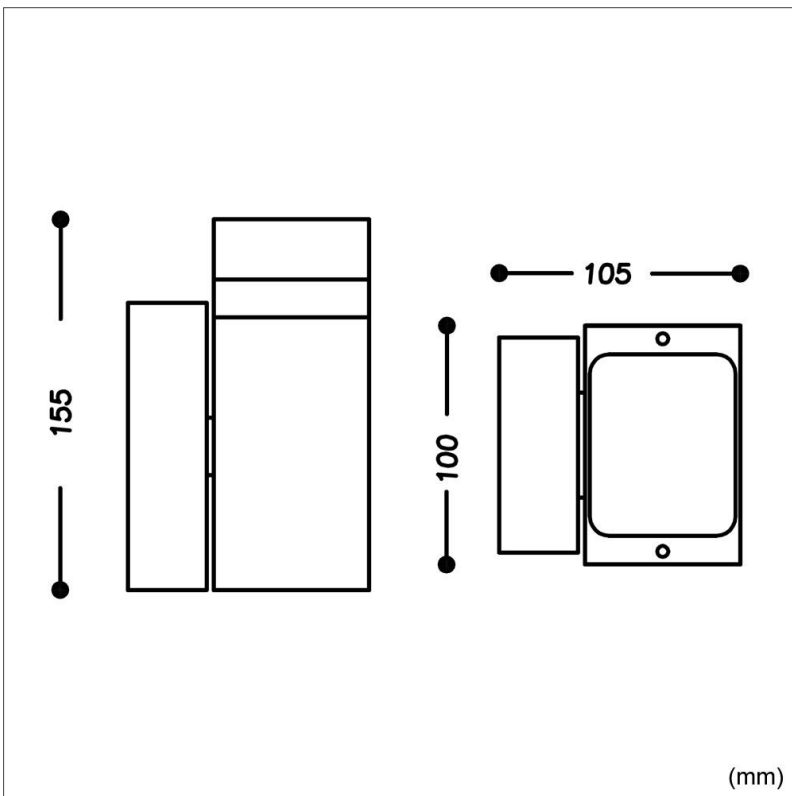

## Biard Architect IP54 Square Up or Down Outdoor Wall Light

### Product Specification

Base	GU10
Dimensions	155 x 105 x 100mm
Waterproof	IP54
Input Power	220-240V
Certification	CE, RoSH & LVD
Input Frequency	50Hz
Weight	0.4kg

### Product Specification

- ✓ 3 Year Warranty
- ✓ IP54 waterproof rated
- ✓ Max Wattage 1 x 35W
- ✓ CE, RoSH & LVD Certified
- ✓ Full Aluminium Body