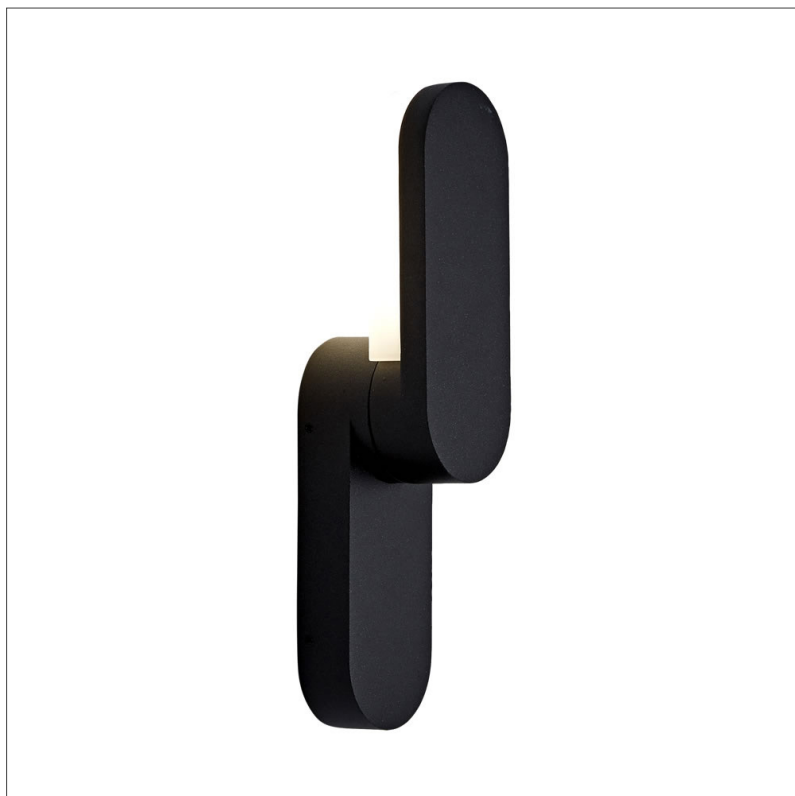

## Biard Burchula Round LED Wall Light

### Product Features

- ✓ Die-Cast Aluminium
- ✓ Black or Anthracite
- ✓ Indoor Wall Light
- ✓ Natural White
- ✓ IP65 Rated

### Product Specification

Brand	<b>Biard Home</b>
Wattage	<b>9w</b>
Base	<b>LED</b>
Lifespan	<b>20,000 Hours</b>
Lumines	<b>930LM</b>
Colour	<b>Natural White (4000k)</b>
CRI	<b>782</b>
Power Factor	<b>70.5</b>
Input Power	<b>220-240V</b>
Beam Angle	<b>97°</b>
Waterproof	<b>IP65 Rated</b>
Dimensions	<b>70x78x188mm</b>
Dimmable	<b>No</b>
Weight	<b>0.65kgs</b>
Certifications	<b>CE, LVD, RoHS, EMC</b>
Energy Rating	<b>A+</b>