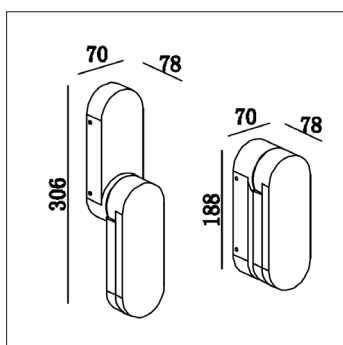

### Product Features

- ✓ Die-Cast Aluminium
- ✓ Black or Anthracite
- ✓ Indoor Wall Light
- ✓ Natural White
- ✓ IP65 Rated

### Product Specification

Brand	<b>Biard Home</b>
Wattage	<b>9w</b>
Base	<b>LED</b>
Lifespan	<b>20,000 Hours</b>
Lumines	<b>930LM</b>
Colour	<b>Natural White (4000k)</b>
CRI	<b>782</b>
Power Factor	<b>70.5</b>
Input Power	<b>220-240V</b>
Beam Angle	<b>97°</b>
Waterproof	<b>IP65 Rated</b>
Dimensions	<b>70x78x188mm</b>
Dimmable	<b>No</b>
Weight	<b>0.65kgs</b>
Certifications	<b>CE, LVD, RoHS, EMC</b>
Energy Rating	<b>A+</b>