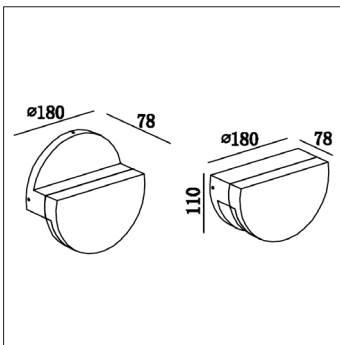

Biard Janga Round LED Wall Light

Product Features

- ✓ Die-Cast Aluminium
- ✓ Black or Anthracite
- ✓ Indoor Wall Light
- ✓ Natural White
- ✓ IP65 Rated

Product Specification

Brand	Biard Home
Wattage	9w
Base	LED
Lifespan	20,000 Hours
Lumines	830LM
Colour	Natural White (4000k)
CRI	782
Power Factor	70.5
Input Power	220-240V
Beam Angle	95°
Waterproof	IP65 Rated
Dimensions	180x78x110mm
Dimmable	No
Weight	0.8kgs
Certifications	CE, LVD, RoHS, EMC
Energy Rating	A+