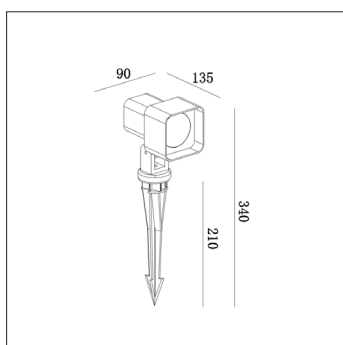

### Product Features

- ✓ Die-Cast Aluminium
- ✓ Black or Anthracite
- ✓ Spike Light
- ✓ Natural White
- ✓ IP65 Rated

### Product Specification

Brand	<b>Biard Home</b>
Wattage	<b>7w</b>
Base	<b>LED</b>
Lifespan	<b>20,000 Hours</b>
Lumines	<b>432LM</b>
Colour	<b>Natural White (4000k)</b>
CRI	<b>82</b>
Power Factor	<b>0.5</b>
Input Power	<b>220-240V</b>
Beam Angle	<b>15°</b>
Waterproof	<b>IP65 Rated</b>
Dimensions	<b>135x90x340mm</b>
Dimmable	<b>No</b>
Weight	<b>1.5kgs</b>
Certifications	<b>CE, LVD, RoHS, EMC</b>
Energy Rating	<b>A</b>