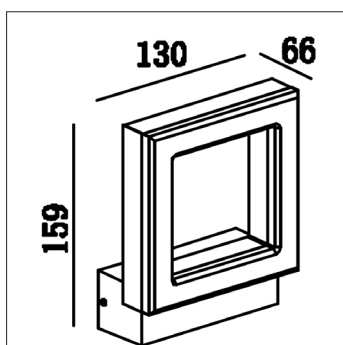

Biard Ivrea IP65 LED Outdoor Wall Light

Product Features

- ✓ Die-Cast Aluminium
- ✓ Black or Anthracite
- ✓ Outdoor Wall Light
- ✓ Natural White
- ✓ IP65 Rated

Product Specification

Brand	Biard Home
Wattage	9w
Base	LED
Lifespan	20,000 Hours
Lumines	360LM
Colour	Natural White (4000k)
CRI	82
Power Factor	0.5
Input Power	220-240V
Beam Angle	97°
Waterproof	IP65 Rated
Dimensions	130x66x159mm
Dimmable	No
Weight	0.5kgs
Certifications	CE, LVD, RoHS, EMC
Energy Rating	B