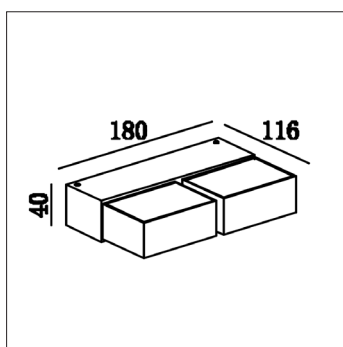

Biard Tronador Square LED Up/Down Light - Anthracite

Product Features

- ✓ Die-Cast Aluminium
- ✓ Anthracite
- ✓ Indoor Wall Light
- ✓ Natural White
- ✓ IP65 Rated

Product Specification

Brand	Biard Home
Wattage	7W
Base	LED
Lifespan	20,000 Hours
Lumines	910LM
Colour	Natural White (4000k)
CRI	783
Power Factor	70.6
Input Power	220-240V
Beam Angle	55°
Waterproof	IP65 Rated
Dimensions	180x116x40mm
Dimmable	No
Weight	0.7kgs
Certifications	CE, LVD, RoHS, EMC
Energy Rating	A++

Safety Information

- ✓ Use only at stated voltages.
- ✗ **DO NOT** look directly into LED.
- ✗ **DO NOT** spray with chemicals.
- ✓ If in doubt use a qualified electrician.
- ✗ **NEVER** expose electrical parts when switched on.
- ✗ **DO NOT** remove PIR (if fitted).
- ✗ **DO NOT** cover with flammable materials.
- ✓ Turn off power before fitting.

This product comes with a 3 year warranty and has a 30 day money back guarantee.

RoHS
Compliant