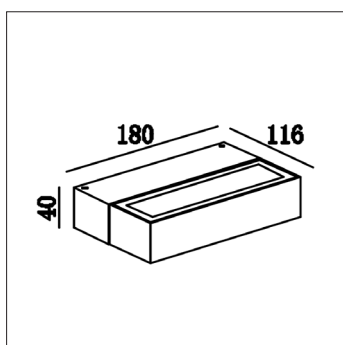

Biard Tronador LED Up/Down Wall Light

Product Features

- ✓ Die-Cast Aluminium
- ✓ Black or Anthracite
- ✓ Indoor Wall Light
- ✓ Natural White
- ✓ IP65 Rated

Product Specification

Brand	Biard Home
Wattage	7W
Base	LED
Lifespan	20,000 Hours
Lumines	490LM
Colour	Natural White (4000k)
CRI	782
Power Factor	70.5
Input Power	220-240V
Beam Angle	54°
Waterproof	IP65 Rated
Dimensions	180x116x40mm
Dimmable	No
Weight	0.7kgs
Certifications	CE, LVD, RoHS, EMC
Energy Rating	A