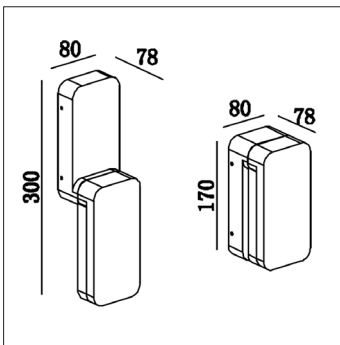

Biard Burchula Square LED Wall Light

Product Features

- ✓ Die-Cast Aluminium
- ✓ Black or Anthracite
- ✓ Indoor Wall Light
- ✓ Natural White
- ✓ IP65 Rated

Product Specification

Brand	Biard Home
Wattage	9w
Base	LED
Lifespan	20,000 Hours
Lumines	930LM
Colour	Natural White (4000k)
CRI	782
Power Factor	70.5
Input Power	220-240V
Beam Angle	88°
Waterproof	IP65 Rated
Dimensions	170x80x78mm
Dimmable	No
Weight	0.65kgs
Certifications	CE, LVD, RoHS, EMC
Energy Rating	A+